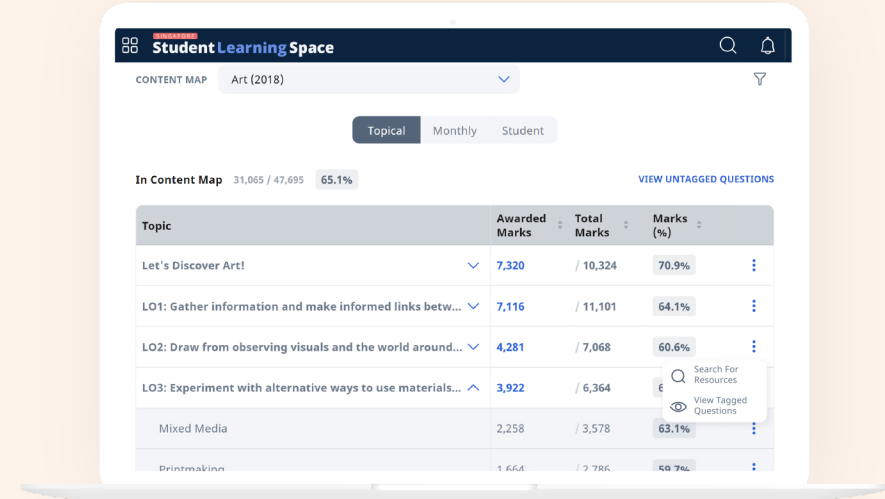

## Monitor Students' Learning Progress on SLS!

COMING TO YOU ON 8 DECEMBER

Graphic visuals in the "Learning Progress" page enable you to quickly assess students' learning!

**SYSTEM UPGRADE NOTICE:** SLS will be unavailable on Tuesday 7 December and Wednesday 8 December 2021.

RELEASE 16

- **Learning Progress by Subject Topic and Subtopic**  
Review the progress of students by subject topic and subtopic to support your follow-up.

- **Learning Progress by Student or Month**  
View the progress of individual students in detail (1), or view the monthly progress of each class group (2).