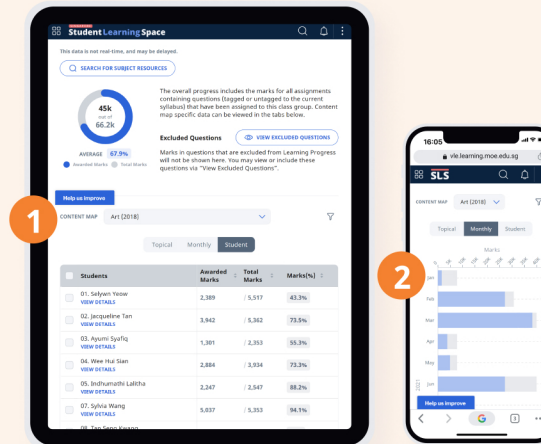

## Monitor Students' Learning Progress on SLS!

COMING TO YOU ON 8 DECEMBER

Graphic visuals in the "Learning Progress" page enable you to quickly assess students' learning!

**SYSTEM UPGRADE NOTICE:** SLS will be unavailable on Tuesday 7 December and Wednesday 8 December 2021.

RELEASE 16

- **Learning Progress by Subject Topic and Subtopic**  
Review the progress of students by subject topic and subtopic to support your follow-up.

- **Learning Progress by Student or Month**  
View the progress of individual students in detail (1), or view the monthly progress of each class group (2).